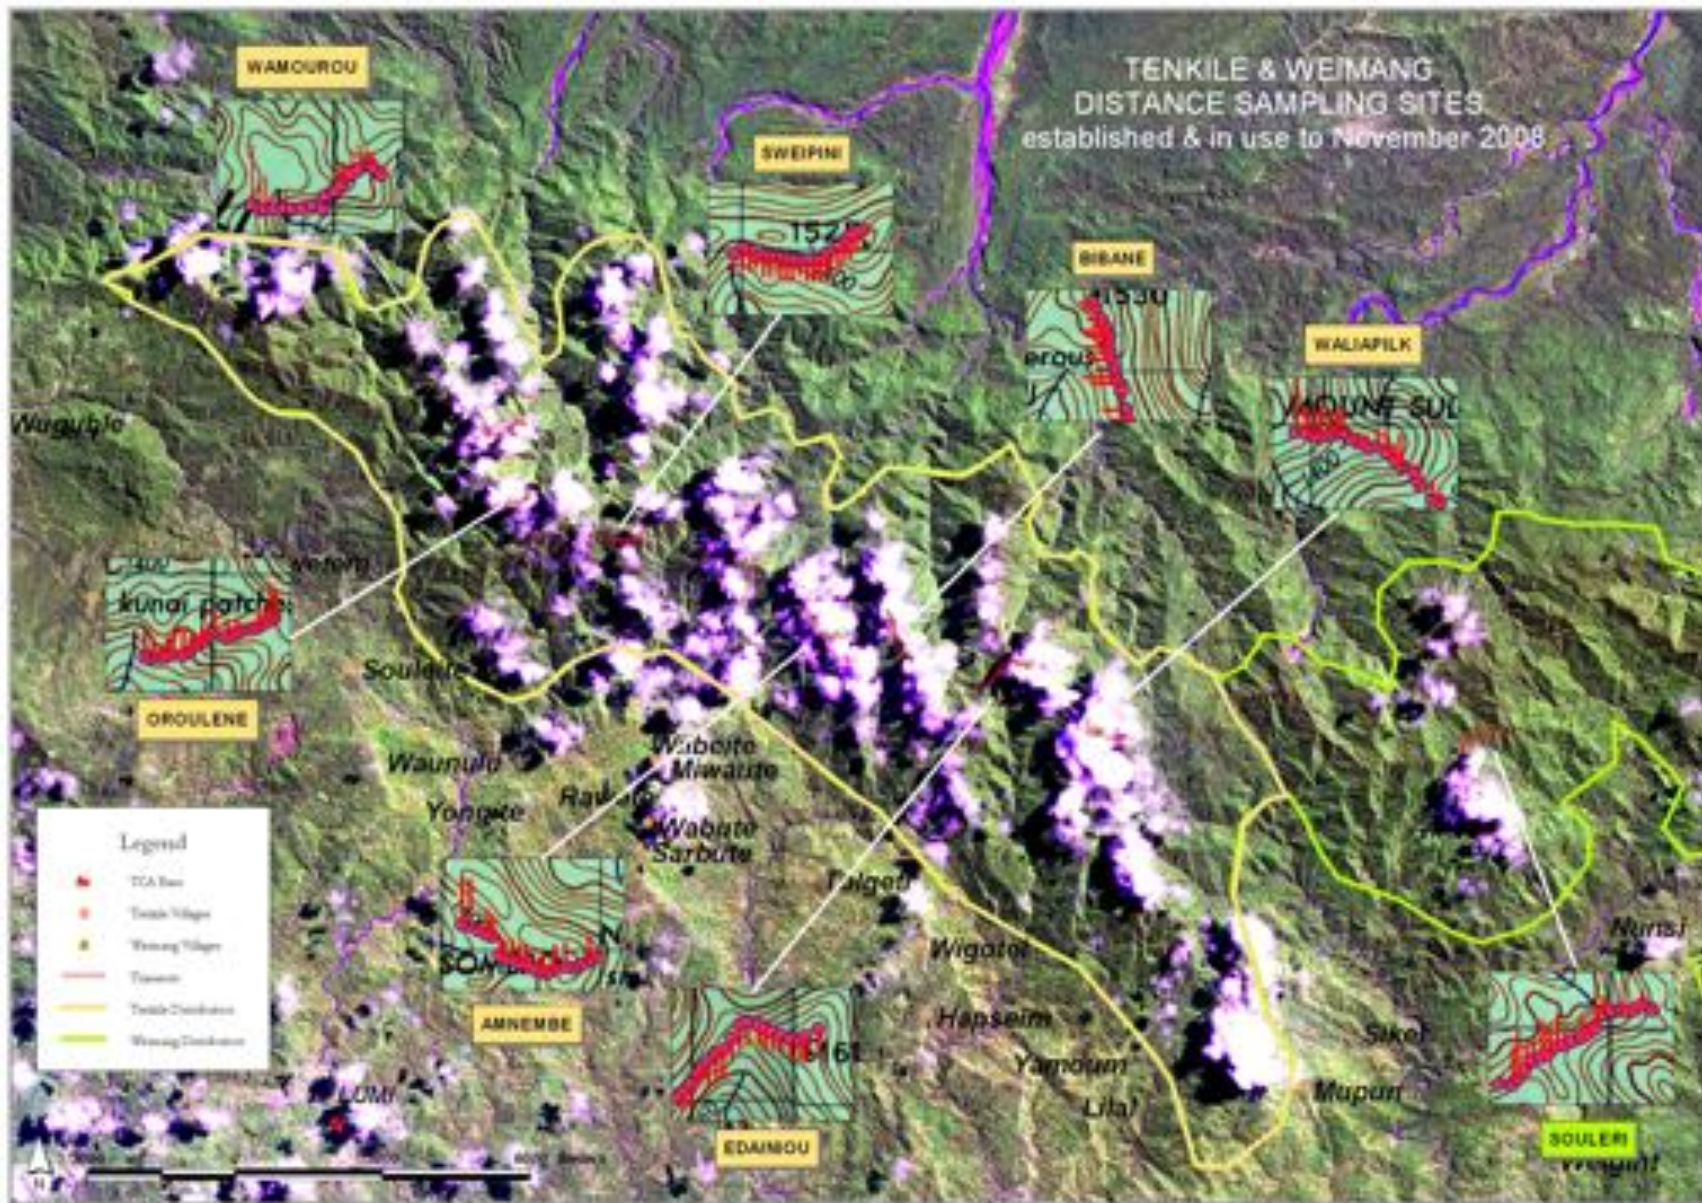

# The Tree Kangaroos of the Torricelli's

The Torricelli Mountain Range Conservation  
Area

IUCN, BIOPAMA

8

Jim Thomas – Chief Executive Officer

Tenkile Conservation Alliance

Tenkile Conservation Alliance

Tenkile Conservation Alliance

TENKILE & WEIMANG  
DISTANCE SAMPLING SITES  
established & in use to November 2008

# 15 + years & counting

- Formal Gazettal and effective management of the Torricelli Mountain Range Conservation Area - 2005 to present
- Community Livelihood Assistance for Torricelli Mountain Range Conservation Area – alternative protein/food security, community priority programs

**FMA's**

- Aitape East Coast
- East West Palai
- Romei Tadjj
- Wamsis East
- Wes

Tree Kangaroos caught  
on Camera traps

Torricelli Mountains  
Papua New Guinea

▶ ⏪ 🔊 0:00 / 0:41

Tenkile  
Conservation Alliance