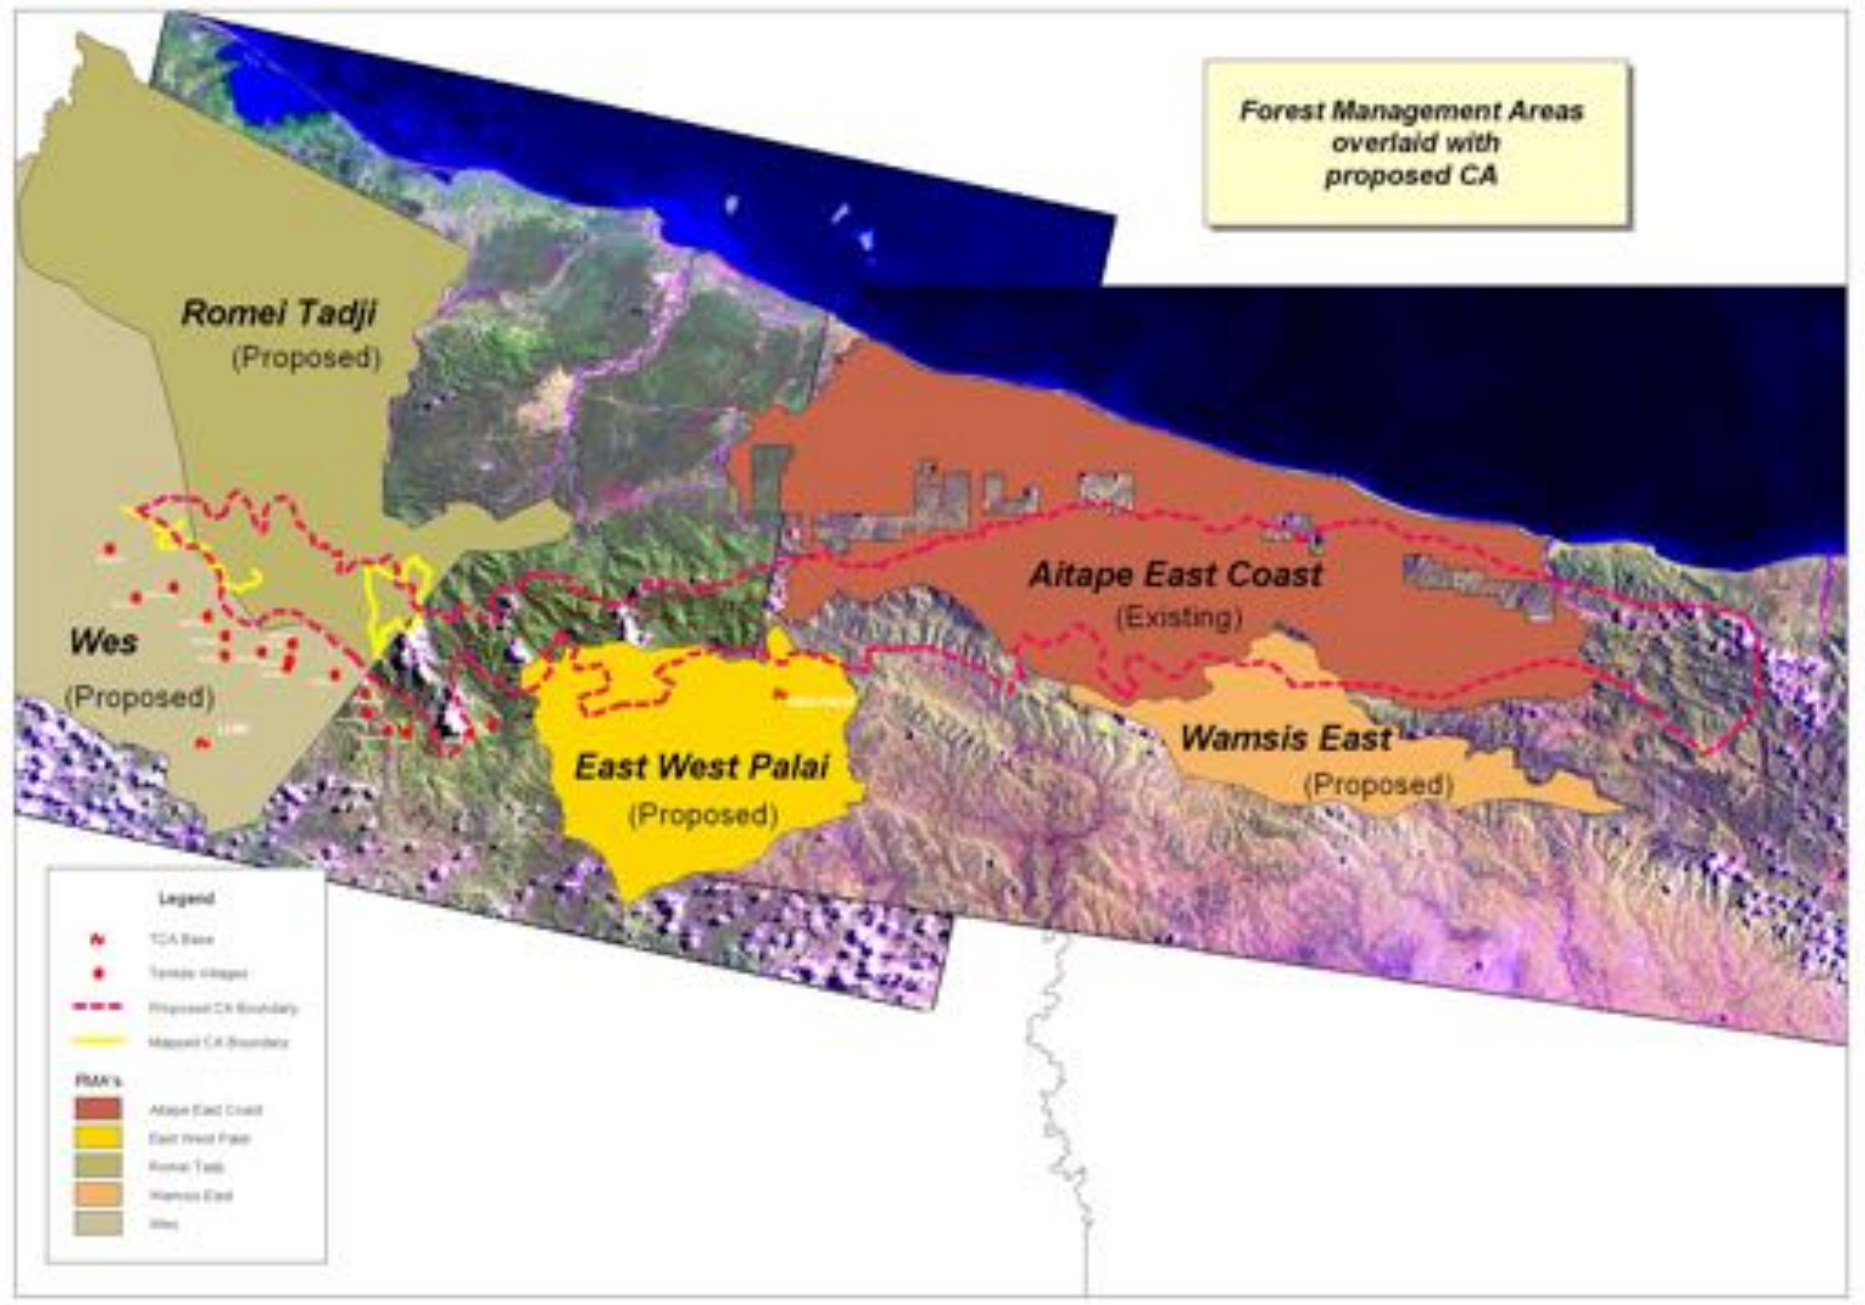

# Cash Crops

- Meetings with Cocoa and Copra Initiative and PNG Cocoa Board in Wewak
- Inclusion of TCA in National Cocoa Initiative Project (DFaT & World Bank) – Dr Phillip Keane (La Trobe Uni)

Forest Management Areas overlaid with proposed CA

Romei Tadjj  
(Proposed)

Wes  
(Proposed)

Aitape East Coast  
(Existing)

East West Palai  
(Proposed)

Wamsis East  
(Proposed)

**Legend**

- TCM Base
- Terrace villages
- Proposed CA Boundary
- Mapped CA Boundary

**FMA's**

- Aitape East Coast
- East West Palai
- Romei Tadjj
- Wamsis East
- Wes

Tree Kangaroos caught  
on Camera traps

Torricelli Mountains  
Papua New Guinea

▶ ⏪ 🔊 0:00 / 0:41

Tenkile  
Conservation Alliance