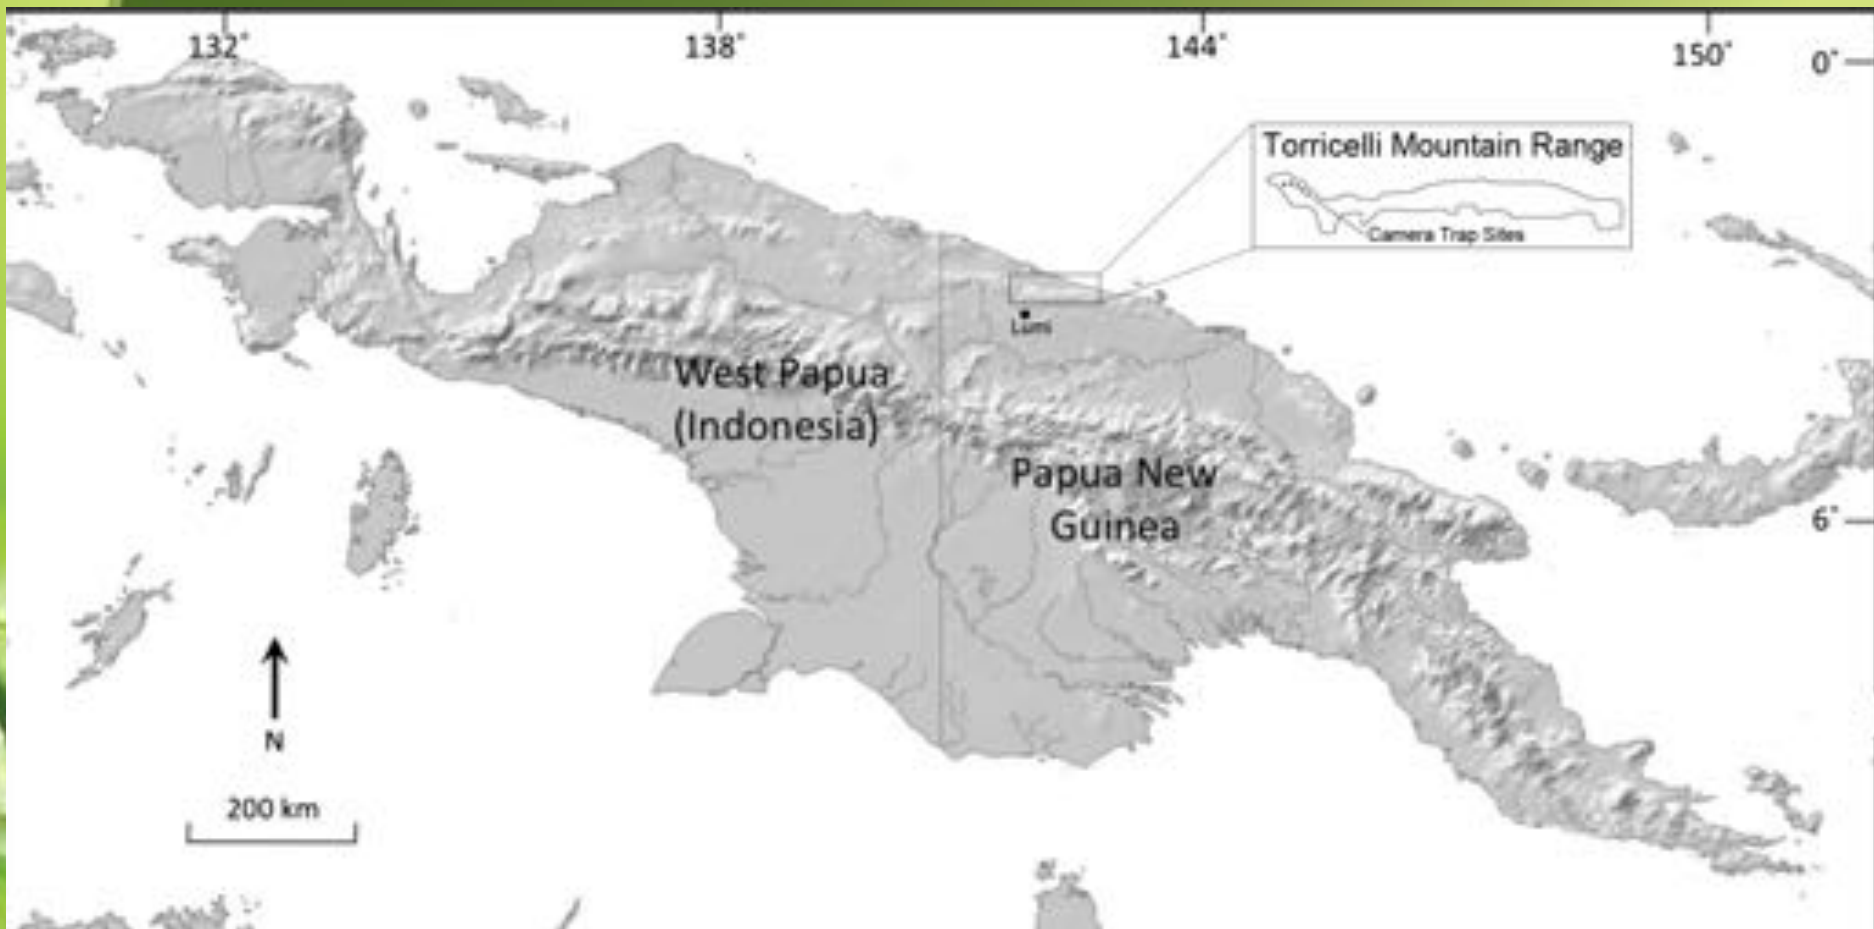

# The Tree Kangaroos of the Torricelli's

The Torricelli Mountain Range Conservation  
Area

IUCN, BIOPAMA

8

Jim Thomas – Chief Executive Officer

Tenkile Conservation Alliance

Tenkile Conservation Alliance

Tenkile Conservation Alliance

TENKILE & WEIMANG  
DISTANCE SAMPLING SITES  
established & in use to November 2008